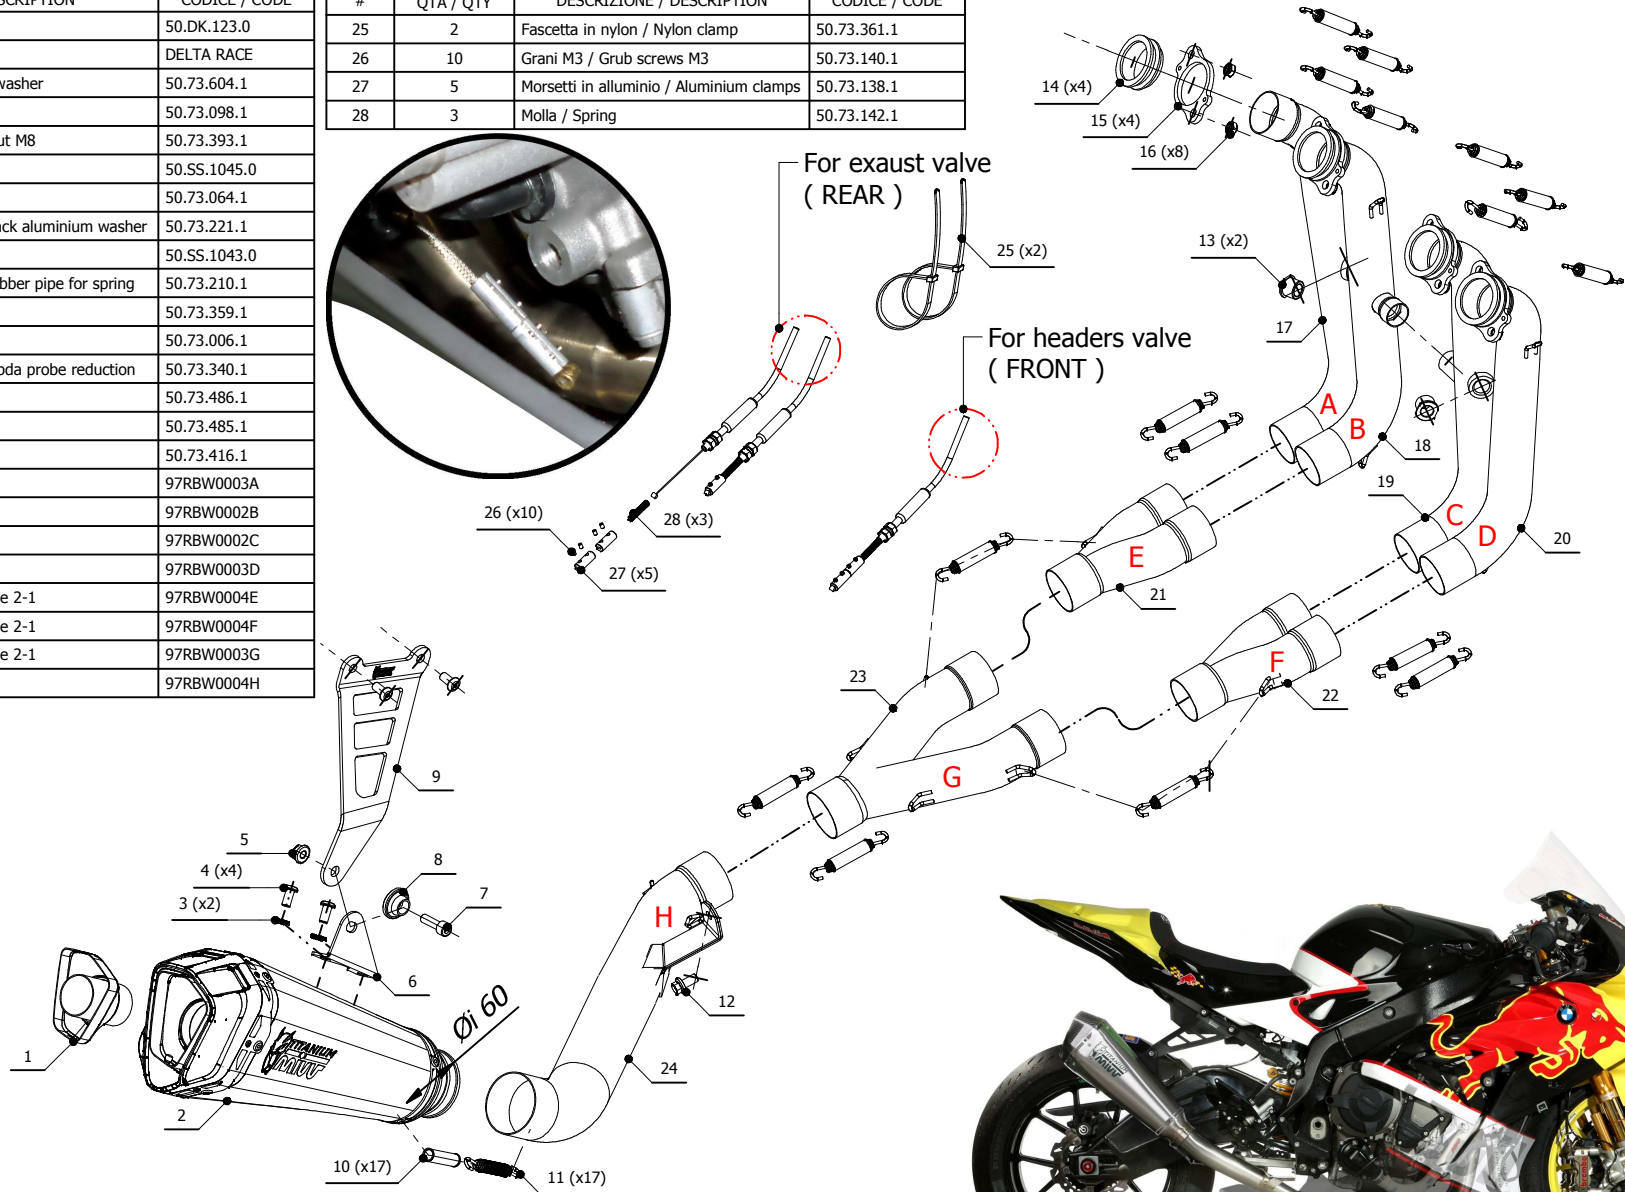

**MODEL** BMW S 1000 RR

**YEAR** 2017 -->

**LINE** FULL SYSTEM

**MUFFLER** DELTA RACE

**SCHEMATIC**

**ELENCO PARTI / PARTS LIST**

#	QTÀ / QTY	DESCRIZIONE / DESCRIPTION	CODICE / CODE
1	1	DB killer / DB Killer	50.DK.123.0
2	1	Silenziatore / Muffler	DELTA RACE
3	2	Rondella di sicurezza / Safety washer	50.73.604.1
4	4	Vite M8 x 16 / Screw M8 x 16	50.73.098.1
5	1	Dado M8 flangiato / Flanged nut M8	50.73.393.1
6	1	Staffa / Bracket	50.SS.1045.0
7	1	Vite M8x25 / Screw M8x25	50.73.064.1
8	1	Rondella in alluminio nera / Black aluminium washer	50.73.221.1
9	1	Staffa / Bracket	50.SS.1043.0
10	17	Tubo in gomma per molla / Rubber pipe for spring	50.73.210.1
11	17	Molla media / Middle spring	50.73.359.1
12	1	Vite M8x16 / Screw M8x16	50.73.006.1
13	2	Riduttore sonda lambda / Lambda probe reduction	50.73.340.1
14	4	Boccola / Bush	50.73.486.1
15	4	Flangia / Flange	50.73.485.1
16	8	Dado M7 / Nut M7	50.73.416.1
17	1	Collettore #1 / Down pipe #1	97RBW0003A
18	1	Collettore #2 / Down pipe #2	97RBW0002B
19	1	Collettore #3 / Down pipe #3	97RBW0002C
20	1	Collettore #4 / Down pipe #4	97RBW0003D
21	1	Tubo di raccordo 2-1 / Link pipe 2-1	97RBW0004E
22	1	Tubo di raccordo 2-1 / Link pipe 2-1	97RBW0004F
23	1	Tubo di raccordo 2-1 / Link pipe 2-1	97RBW0003G
24	1	Tubo di raccordo / Link pipe	97RBW0004H

**CAVI VALVOLA / THROTTLE CABLES**

#	QTÀ / QTY	DESCRIZIONE / DESCRIPTION	CODICE / CODE
25	2	Fascetta in nylon / Nylon clamp	50.73.361.1
26	10	Grani M3 / Grub screws M3	50.73.140.1
27	5	Morsetti in alluminio / Aluminium clamps	50.73.138.1
28	3	Molla / Spring	50.73.142.1

For exaust valve ( REAR )

For headers valve ( FRONT )

**APPLICAZIONI / APPLICATIONS**

CODICE / CODE	TUBO / PIPE	SILENZIATORE / MUFFLER
00.R.BW.0004.SDRT	TITANIO / TITANIUM	TITANIO ( coppa carbonio ) / TITANIUM ( carbon cap )